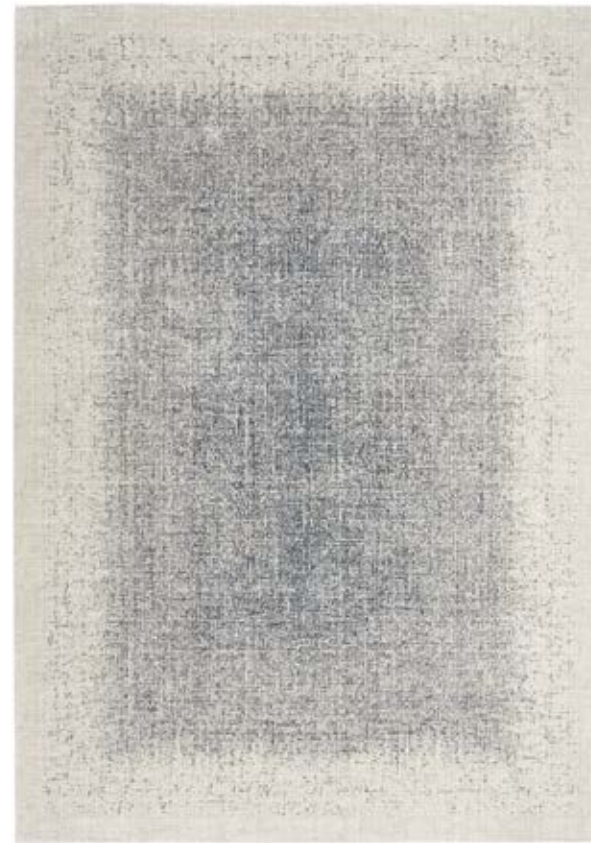

GRAND STREET COLLECTION

Step into the sleek sophistication of urban living with the DKNY Grand Street rug collection. Sharp lines and dimensional textures help define spaces with a modern edge, while a subtle sheen reflects the vibrant allure of city life. Available in a range of neutrals for versatile decorating.

DK002

Pile: 100% Polyester | Power-Loomed

AVAILABLE SIZES

2 ft 2 in. x 10 ft Runner	6 ft x 9 ft
3 ft 11 in. x 5 ft 11 in.	7 ft 10 in. x 9 ft 10 in.
5 ft 3 in. x 7 ft 3 in.	9 ft x 12 ft

GRN03 IVORY/BLUE